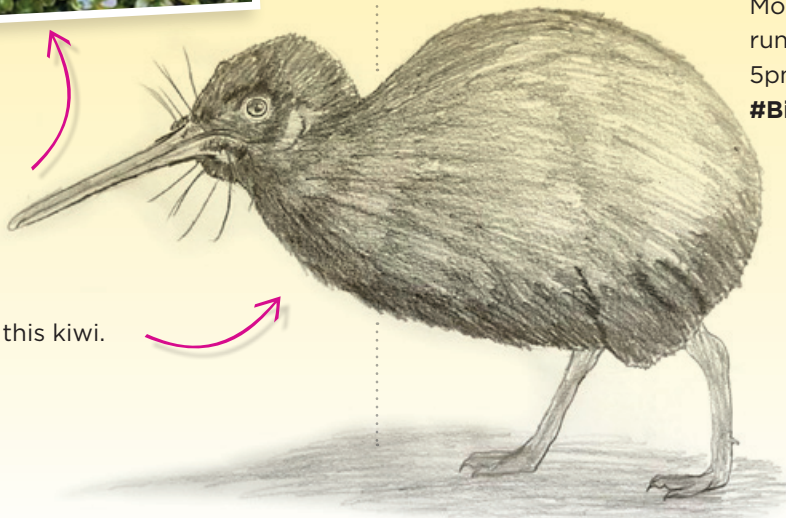

# Pātai Challenge

CELEBRATING  
**100**  
YEARS 1923-2023

[birdoftheyear.org.nz](http://birdoftheyear.org.nz)

There are 75 brilliant manu in the running, including five species that became extinct since 1923.

### NZ Post Collectables

made a whēkau | laughing owl silver coin in 2017.

This kōwhiri by **David** (age 7) would fit both the LEGO and in habitat categories - clever!

**Elijah** (age 12) sketched this kiwi.