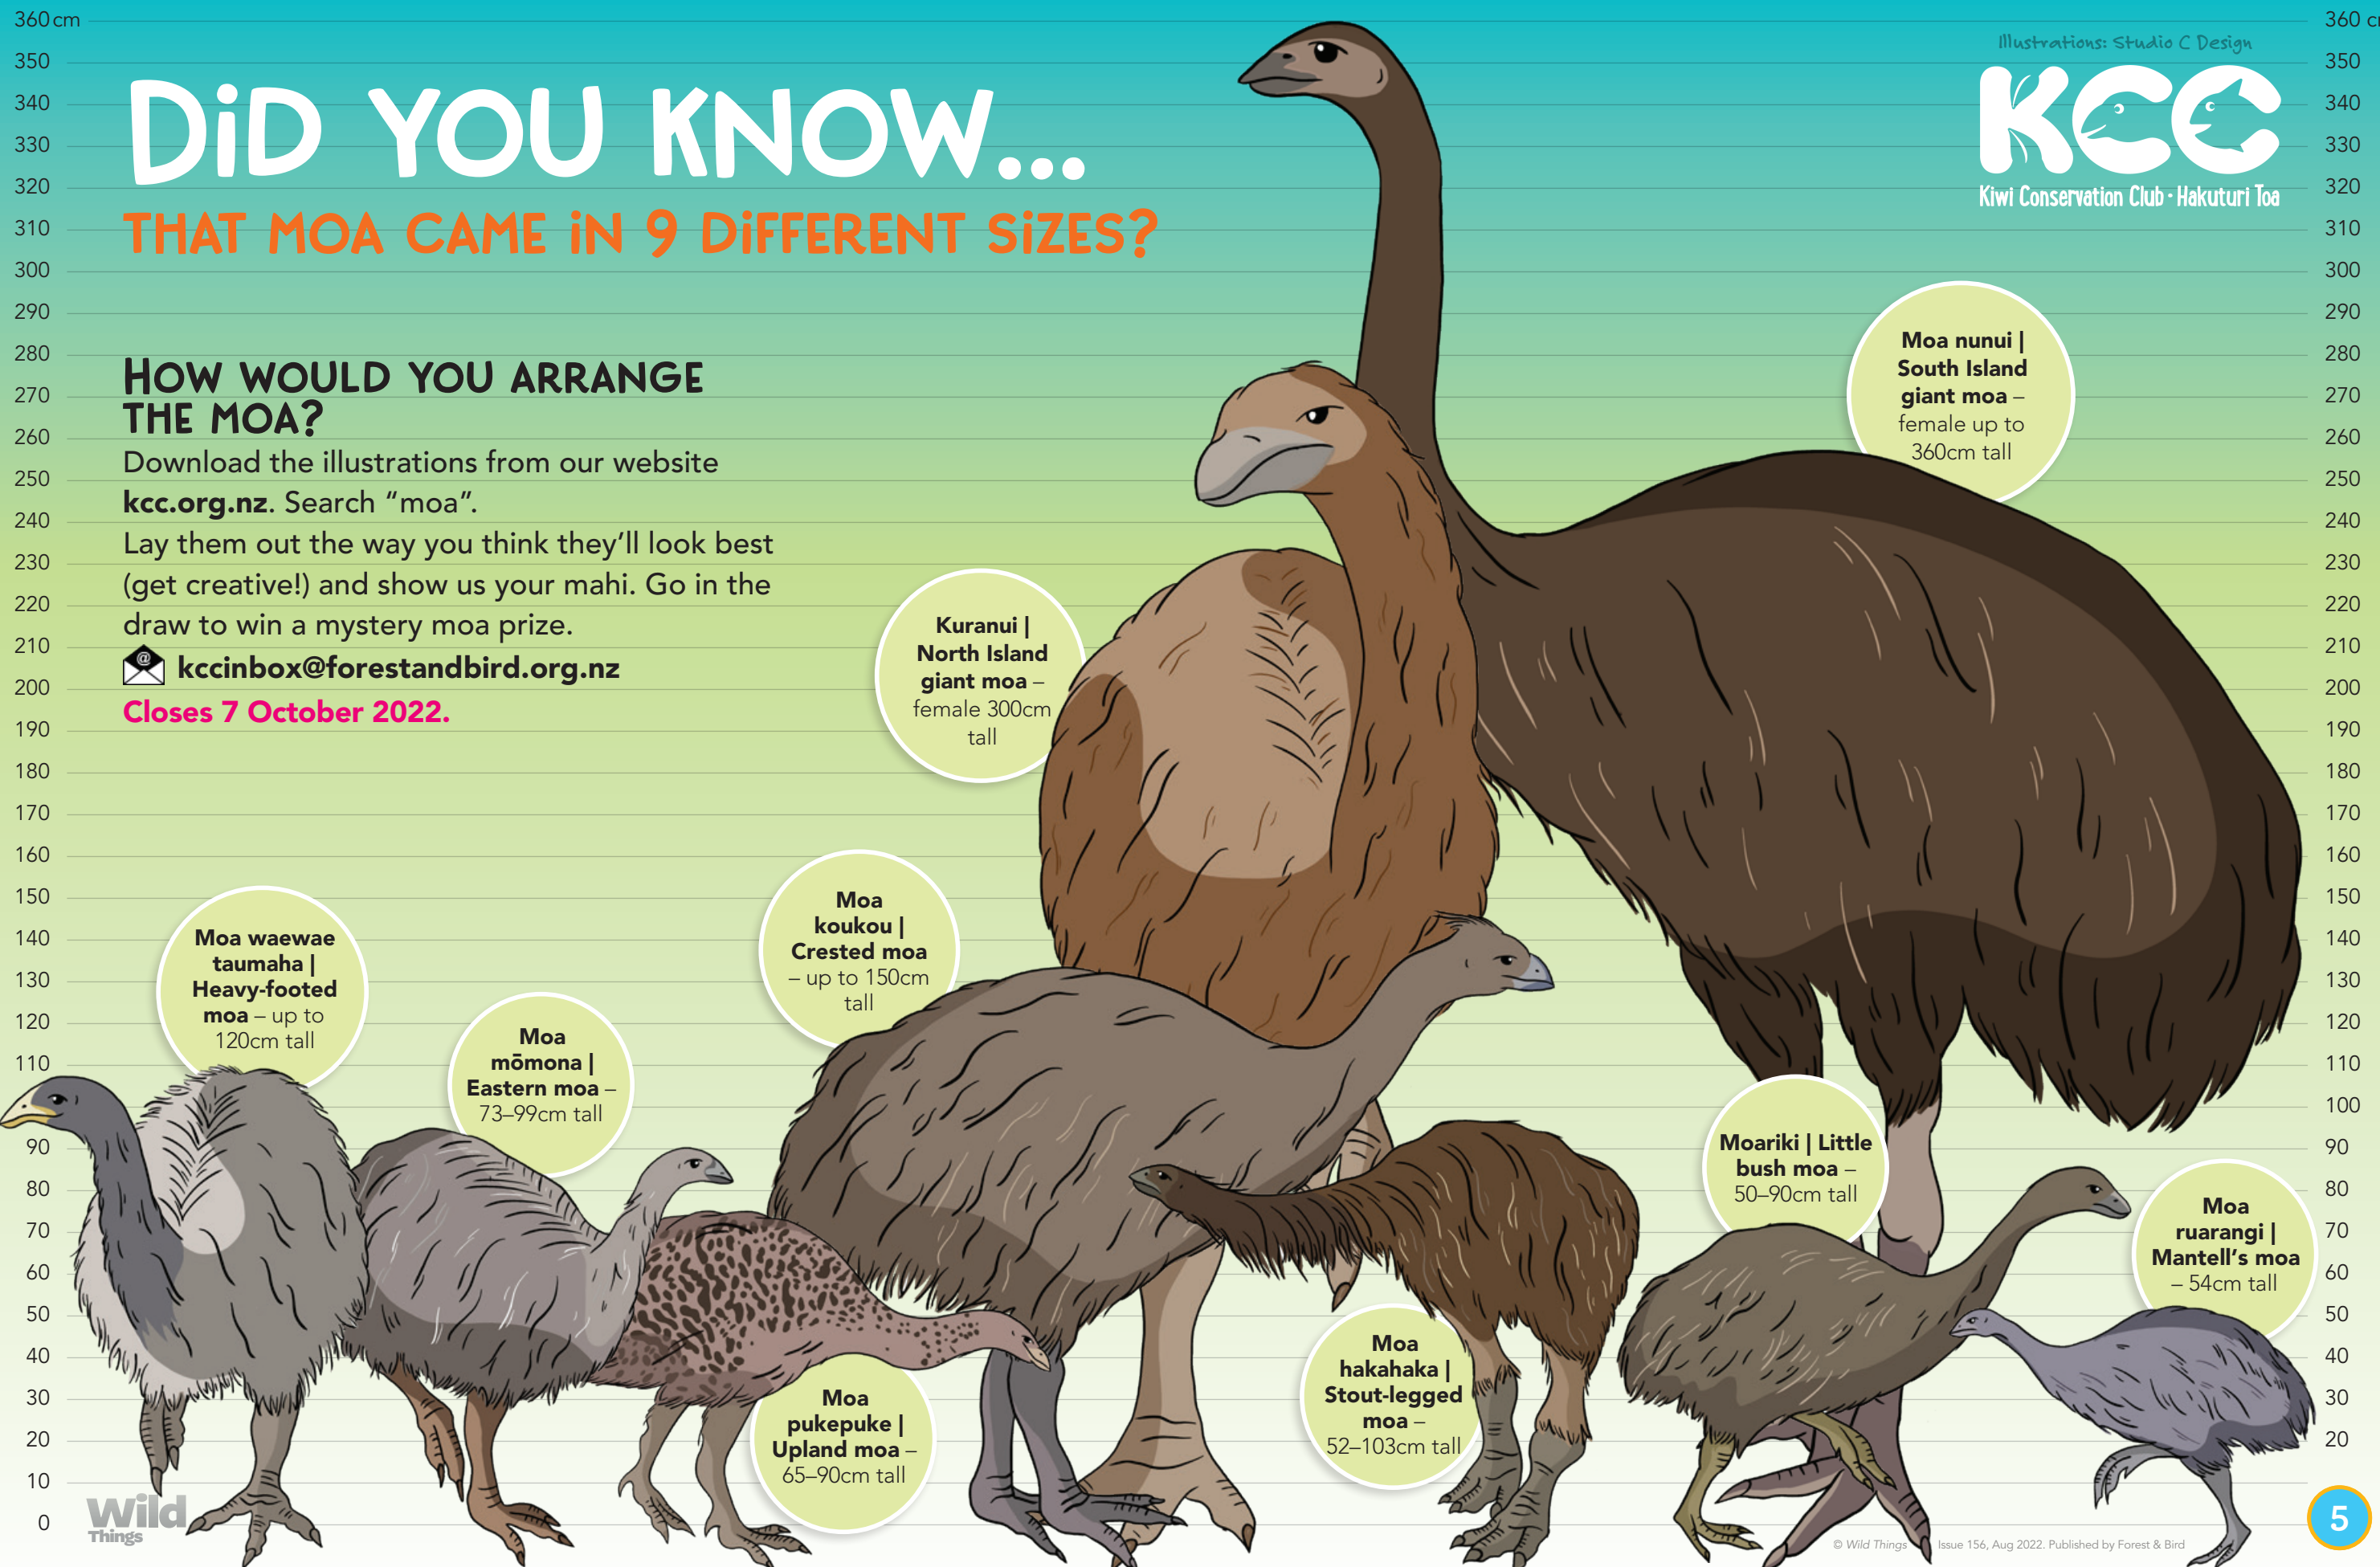

Did YOU KNOW...

THAT MOA CAME IN 9 DIFFERENT SIZES?

HOW WOULD YOU ARRANGE THE MOA?

Download the illustrations from our website kcc.org.nz. Search "moa".

Lay them out the way you think they'll look best (get creative!) and show us your mahi. Go in the draw to win a mystery moa prize.

✉ kccinbox@forestandbird.org.nz

Closes 7 October 2022.

Moa waewae taumaha | Heavy-footed moa – up to 120cm tall

Moa mōmona | Eastern moa – 73–99cm tall

Moa pukepuke | Upland moa – 65–90cm tall

Moa kōkōu | Crested moa – up to 150cm tall

Moa kuranui | North Island giant moa – female 300cm tall

Moa hakahaka | Stout-legged moa – 52–103cm tall

Moa araki | Little bush moa – 50–90cm tall

Moa ruarangi | Mantell's moa – 54cm tall

Moa nunui | South Island giant moa – female up to 360cm tall