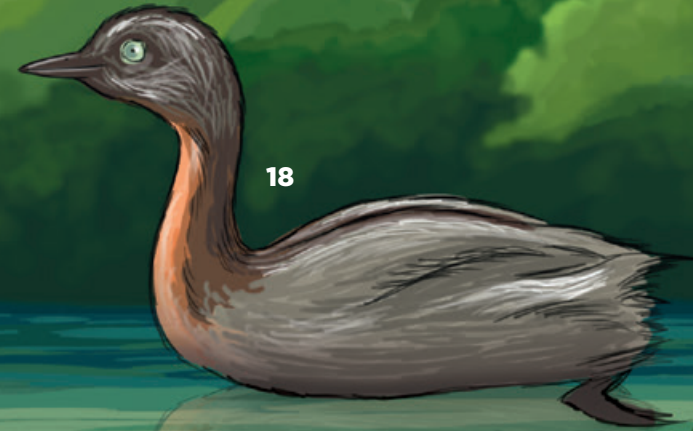

# Rohe kōreporepo Wetlands of Aotearoa New Zealand

17 Black stilt | kakī 18 Dabchick | weweia 19 Hochstetters frog | peketua 20 Long fin eel | tuna  
21 Galaxias | Giant kōkopu 22 Redfin bully 23 Freshwater crayfish | kōura

17

18

19

21

23

20

22